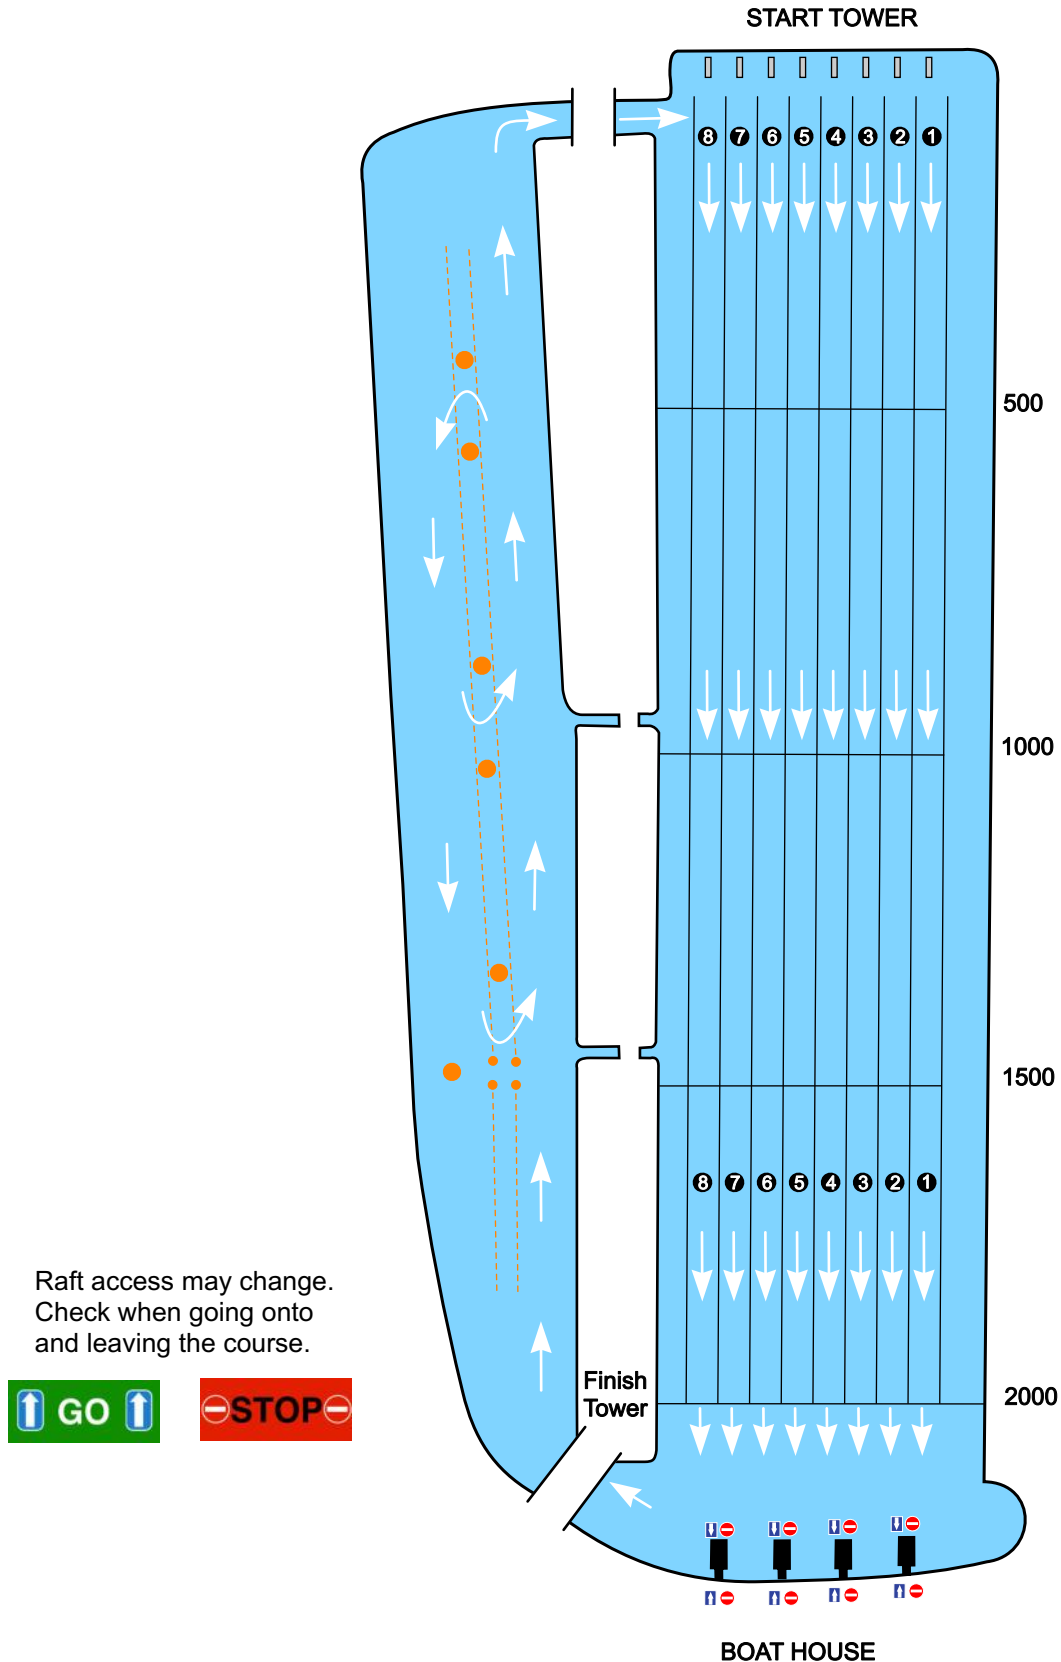

Traffic Rules

Racing

Raft access may change.
Check when going onto
and leaving the course.

METROPOLITAN
AMATEUR REGATTA