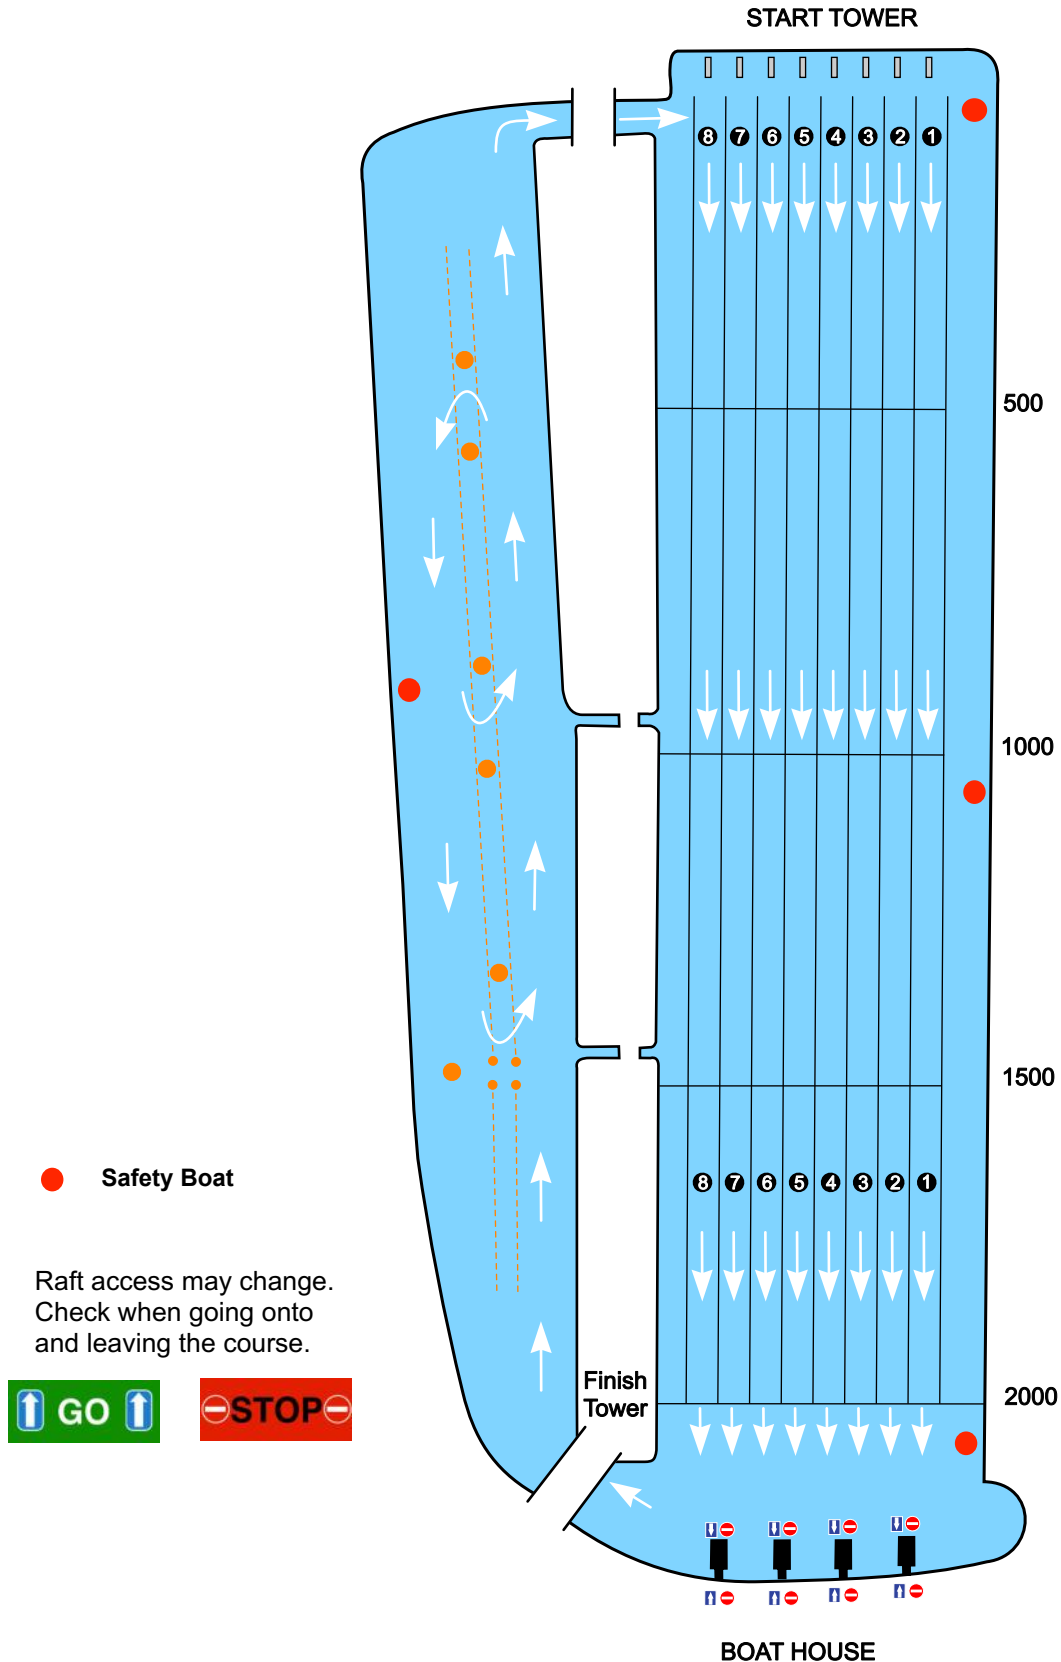

Traffic Rules

Racing

METROPOLITAN
AMATEUR REGATTA