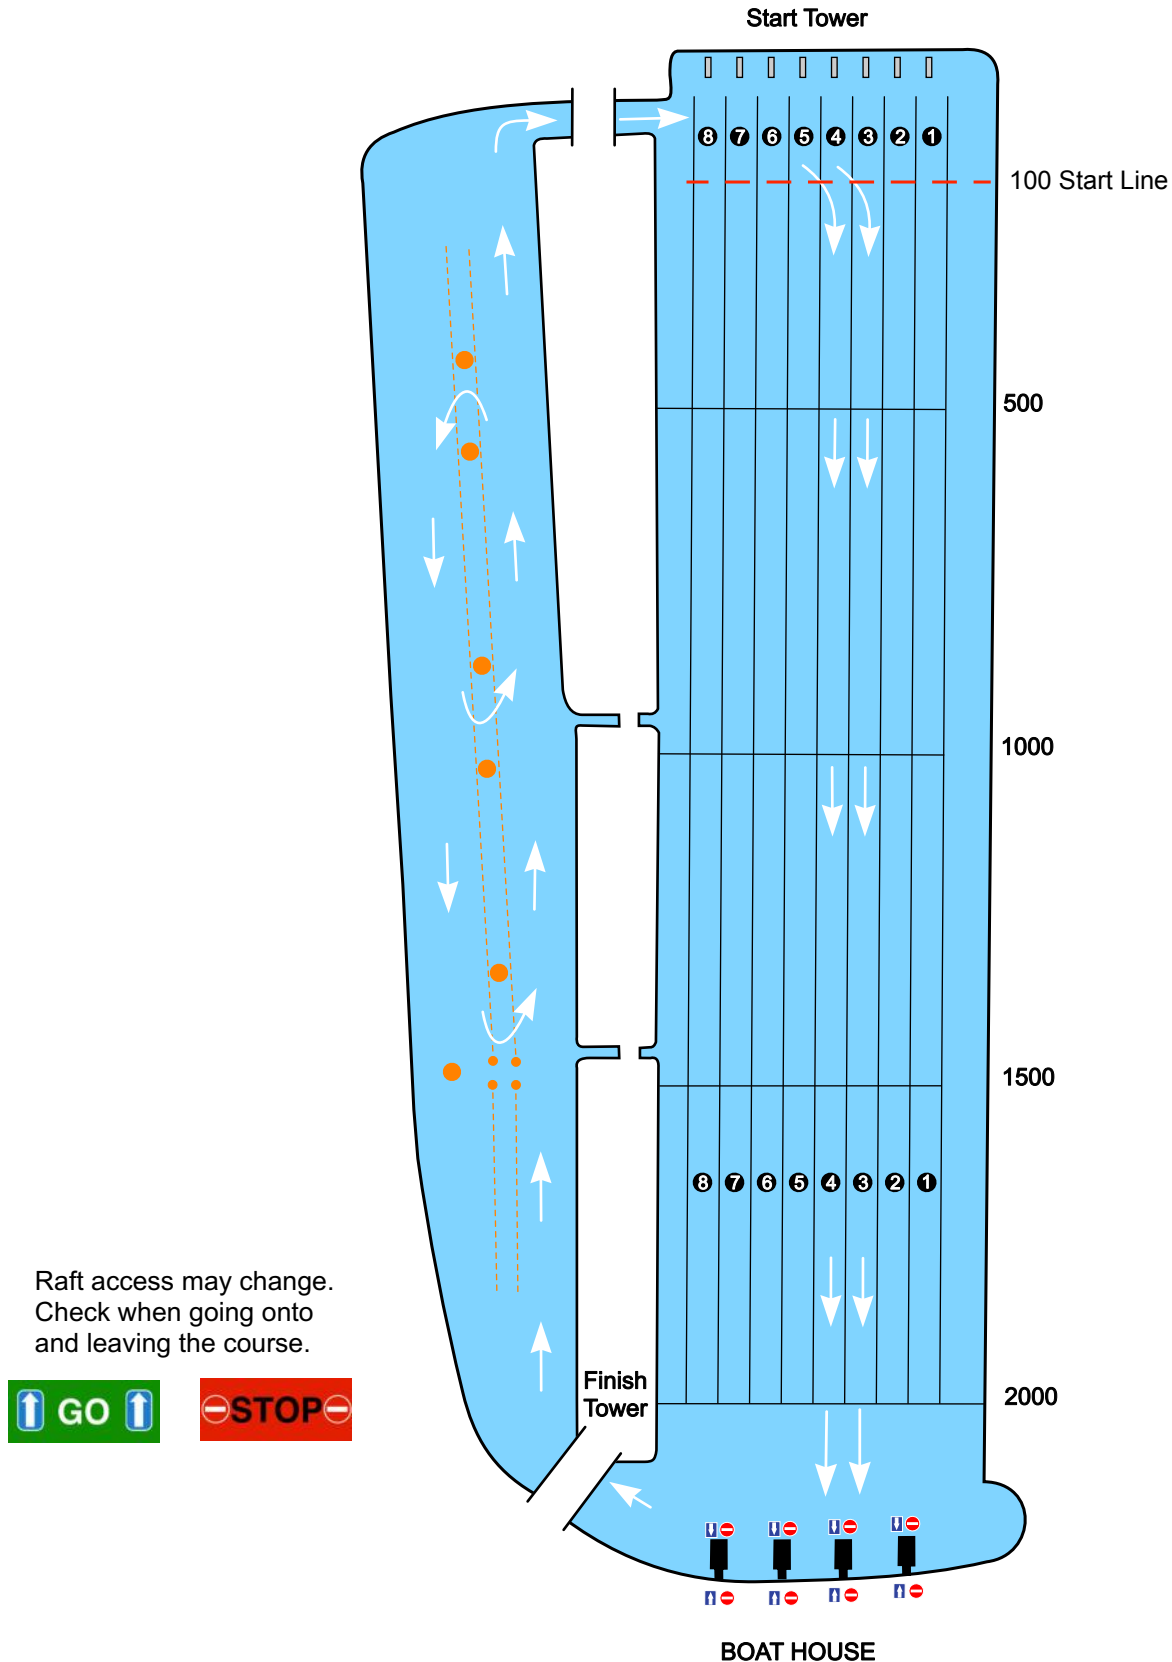

Traffic Rules

Time Trial

Raft access may change.
Check when going onto
and leaving the course.

METROPOLITAN
AMATEUR REGATTA